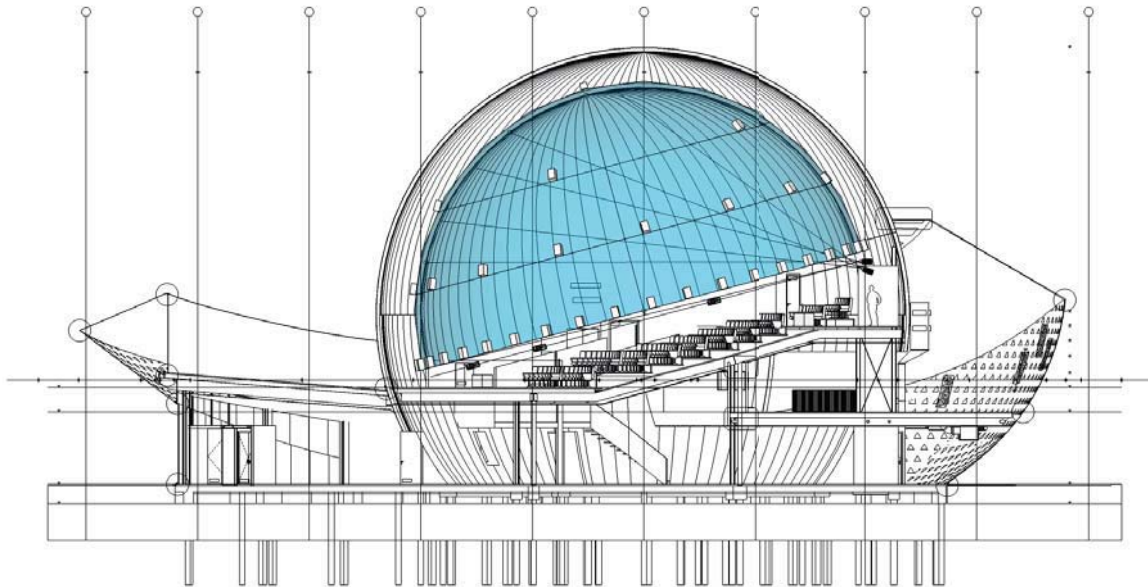

## About

June 18, 2013 saw the opening of Infoversum, the first full dome 3D theatre in the Netherlands. The heart of the attraction is a 360-degree dome theatre that is equipped with an IOSONO immersive sound system.

Visitors enjoy films taking them to space, to the bottom of the ocean or back in time and experience a new dimension of movies, getting immersed in the sounds, images and stories. The dome theatre was equipped by Sky-Skan.

## Technical specification

**Processor:** IOSONO Spatial Audio Processor IPC100

**60 speakers in a dome-shaped grid**  
type: QSC K8

**4 subwoofers**  
type: QSC KW 181

## System setup