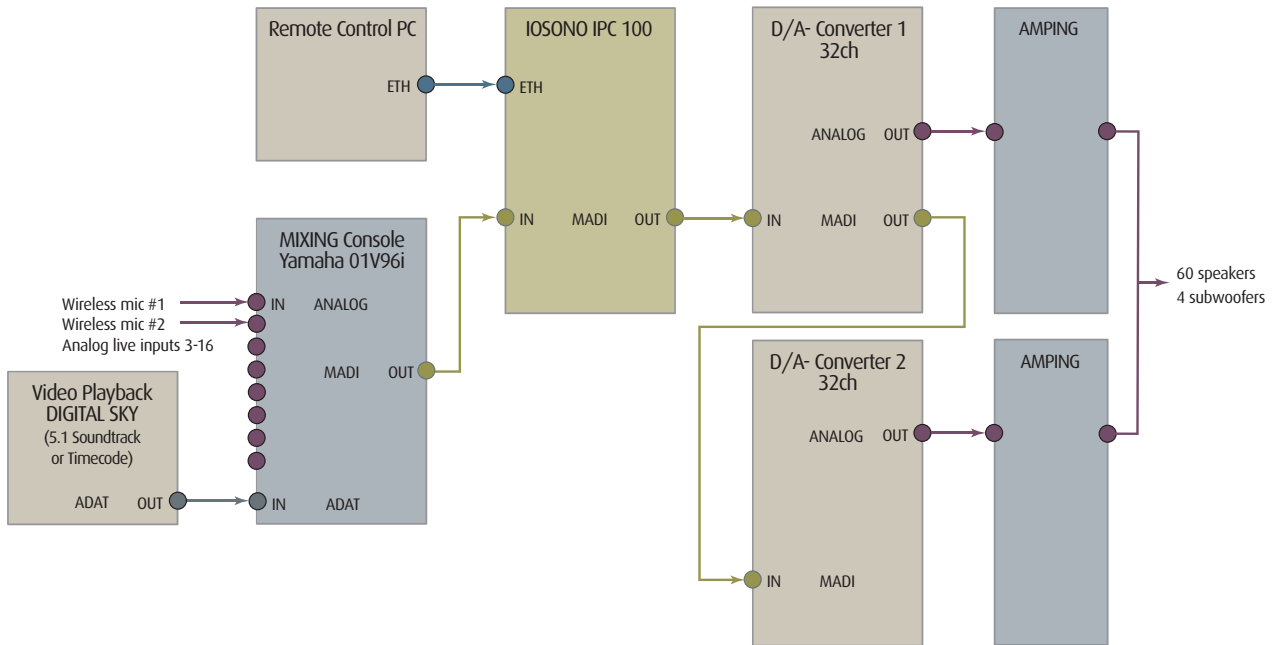

Signal flow chart

- TCP NETWORK (CAT5e)
- ADAT
- MADI OPTICAL (Fiber 50/125um)
- ANALOG